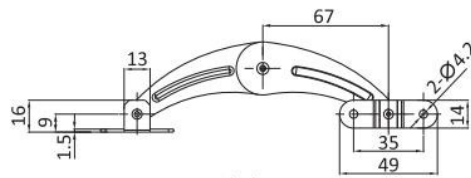

Cover Stay  
支撐器

L R

左開  
Left opening

右開  
Right opening

鍍鎳鋼  
M.S. Nickel plated

鍍鎳鋼 Steel in nickel plated

	鍍鎳鋼 Steel in nickel plated
左開 Left opening	K-6104-01-00
右開 Right opening	K-6104-02-00

W	X	Y	minimal door width
90°	140	180	403
105°	120	166	389
120°	110	150	373
135°	100	146	369

RL

止口 Stop	長型 Long size L 伸出 L Extended	短型 Short size L 伸出 L Extended
1.	234.5	164
2.	248	177
3.	261	189.5
4.	274.5	202
5.	288	214.5
6.	301	
7.	314.5	
8.	327	
9.	340.5	
10.	354	

Mounting Bracket (screw and selflocking nut include)  
Note: The cover stay is sold with mounting bracket and related accessories together as standard.

鍍鋅鋼  
M.S. zinc plated

	止口數 Stops q.ty	鐵鍍鋅 Steel in zinc plated
長型 Long size	10	K-6301-01-00
短型 Short size	5	K-6301-02-00

RL

鍍鎳鋼  
M.S. nickel plated

	鐵鍍鋅 Steel in zinc plated
左開 Left opening	K-6102-01
右開 Right opening	K-6102-02