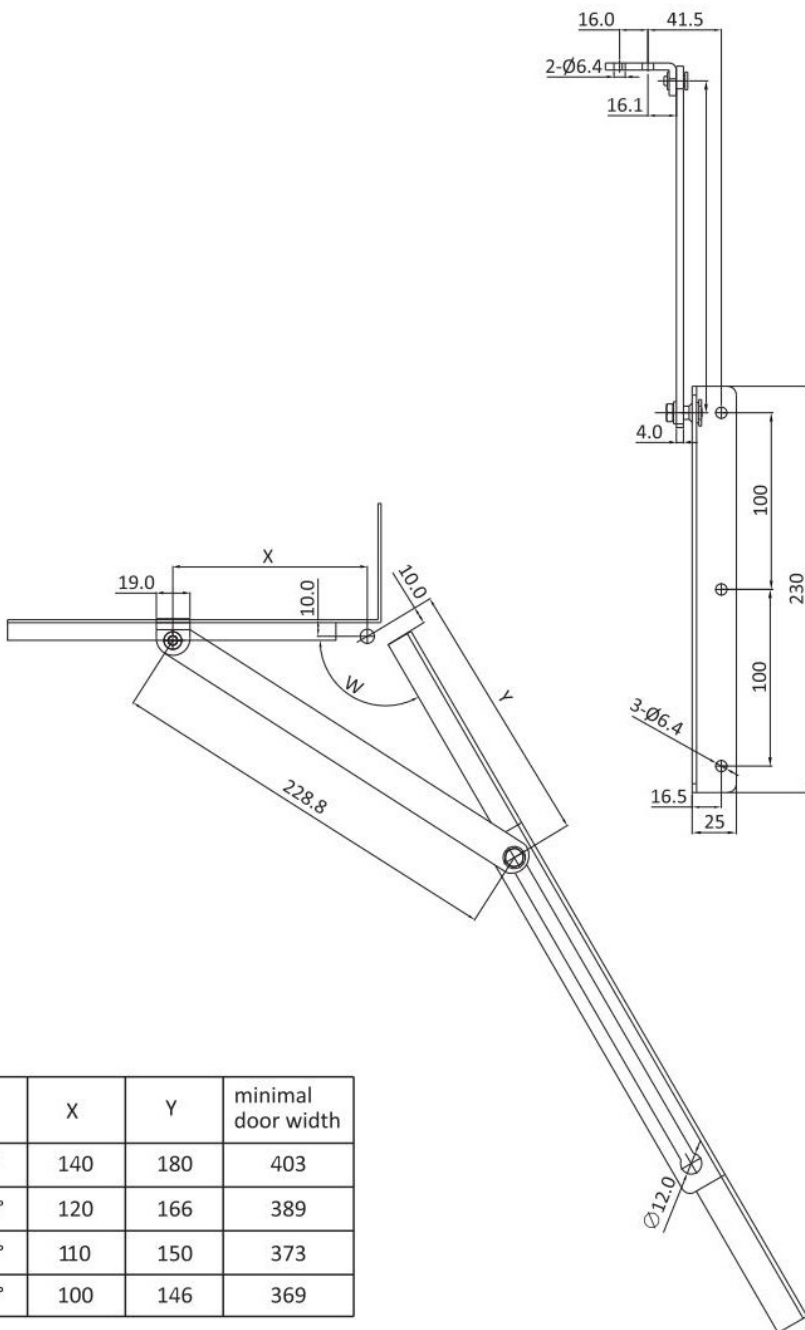

Cover Stay  
支撐器

L R

左開  
Left opening

右開  
Right opening

鍍鎳鋼  
M.S. Nickel plated

鍍鎳鋼 Steel in nickel plated

	鍍鎳鋼 Steel in nickel plated
左開 Left opening	K-6104-01-00
右開 Right opening	K-6104-02-00

W	X	Y	minimal door width
90°	140	180	403
105°	120	166	389
120°	110	150	373
135°	100	146	369

鐵鍍鋅或全不銹鋼  
Steel in zinc plated or Stainless steel

鐵鍍鋅 Steel in zinc plated	不銹鋼 304 SUS304
K-6106-01-01	K-6106-01-304

RL

長型 Long size

短型 Short size

鍍鋅鋼  
M.S. zinc plated

鐵鍍鋅 Steel in zinc plated

長型 Long size	K-6201-01-00
短型 Short size	K-6201-02-00

RL

止口 Stop	長型 Long size L 伸出 L Extended	短型 Short size L 伸出 L Extended
1.	234.5	164
2.	248	177
3.	261	189.5
4.	274.5	202
5.	288	214.5
6.	301	
7.	314.5	
8.	327	
9.	340.5	
10.	354	

Mounting Bracket (screw and selflocking nut include)  
Note: The cover stay is sold with mounting bracket and related accessories together as standard.

鍍鋅鋼  
M.S. zinc plated

	止口數 Stops q.ty	鐵鍍鋅 Steel in zinc plated
長型 Long size	10	K-6301-01-00
短型 Short size	5	K-6301-02-00

RL

鍍鎳鋼  
M.S. nickel plated

	鐵鍍鋅 Steel in zinc plated
左開 Left opening	K-6102-01
右開 Right opening	K-6102-02