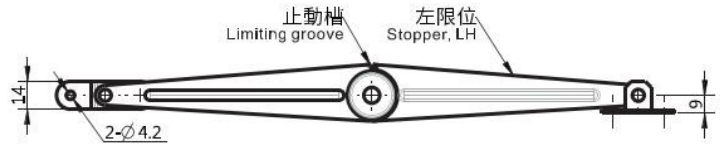

Cover Stay  
支撐器

L R

左開  
Left opening

右開  
Right opening

鍍鎳鋼  
M.S. Nickel plated

鍍鎳鋼 Steel in nickel plated

	鍍鎳鋼 Steel in nickel plated
左開 Left opening	K-6104-01-00
右開 Right opening	K-6104-02-00

W	X	Y	minimal door width
90°	140	180	403
105°	120	166	389
120°	110	150	373
135°	100	146	369

RL

止口 Stop	長型 Long size L 伸出 L Extended	短型 Short size L 伸出 L Extended
1.	234.5	164
2.	248	177
3.	261	189.5
4.	274.5	202
5.	288	214.5
6.	301	
7.	314.5	
8.	327	
9.	340.5	
10.	354	

Mounting Bracket (screw and selflocking nut include)  
Note: The cover stay is sold with mounting bracket and related accessories together as standard.

鍍鋅鋼  
M.S. zinc plated

	止口數 Stops q.ty	鐵鍍鋅 Steel in zinc plated
長型 Long size	10	K-6301-01-00
短型 Short size	5	K-6301-02-00

RL

鍍鎳鋼  
M.S. nickel plated

	鐵鍍鋅 Steel in zinc plated
左開 Left opening	K-6102-01
右開 Right opening	K-6102-02