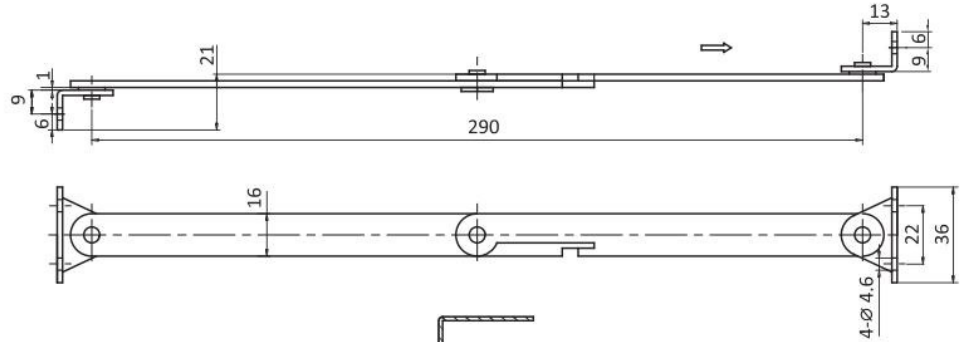

Cover Stay  
支撐器

L R

左開  
Left opening

右開  
Right opening

鍍鎳鋼  
M.S. Nickel plated

鍍鎳鋼 Steel in nickel plated

	鍍鎳鋼 Steel in nickel plated
左開 Left opening	K-6104-01-00
右開 Right opening	K-6104-02-00

W	X	Y	minimal door width
90°	140	180	403
105°	120	166	389
120°	110	150	373
135°	100	146	369

鐵鍍鋅或全不銹鋼  
Steel in zinc plated or Stainless steel

鐵鍍鋅 Steel in zinc plated	不銹鋼 304 SUS304
K-6106-01-01	K-6106-01-304

RL

長型 Long size

短型 Short size

鍍鋅鋼  
M.S. zinc plated

鐵鍍鋅 Steel in zinc plated

長型 Long size	K-6201-01-00
短型 Short size	K-6201-02-00

RL

止口 Stop	長型 Long size L 伸出 L Extended	短型 Short size L 伸出 L Extended
1.	234.5	164
2.	248	177
3.	261	189.5
4.	274.5	202
5.	288	214.5
6.	301	
7.	314.5	
8.	327	
9.	340.5	
10.	354	

Mounting Bracket (screw and selflocking nut include)  
Note: The cover stay is sold with mounting bracket and related accessories together as standard.