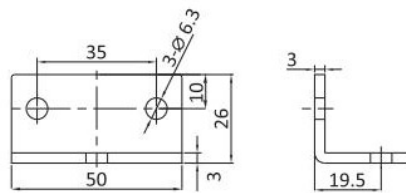

Cover Stay  
支撐器

L R

左開  
Left opening

右開  
Right opening

鍍鎳鋼  
M.S. Nickel plated

鍍鎳鋼 Steel in nickel plated

	鍍鎳鋼 Steel in nickel plated
左開 Left opening	K-6104-01-00
右開 Right opening	K-6104-02-00

W	X	Y	minimal door width
90°	140	180	403
105°	120	166	389
120°	110	150	373
135°	100	146	369

鐵鍍鋅或全不銹鋼  
Steel in zinc plated or Stainless steel

鐵鍍鋅 Steel in zinc plated	不銹鋼 304 SUS304
K-6106-01-01	K-6106-01-304

RL

長型 Long size

短型 Short size

鍍鋅鋼  
M.S. zinc plated

鐵鍍鋅 Steel in zinc plated

長型 Long size	K-6201-01-00
短型 Short size	K-6201-02-00

RL

止口 Stop	長型 Long size L 伸出 L Extended	短型 Short size L 伸出 L Extended
1.	234.5	164
2.	248	177
3.	261	189.5
4.	274.5	202
5.	288	214.5
6.	301	
7.	314.5	
8.	327	
9.	340.5	
10.	354	

Mounting Bracket (screw and selflocking nut include)  
Note: The cover stay is sold with mounting bracket and related accessories together as standard.