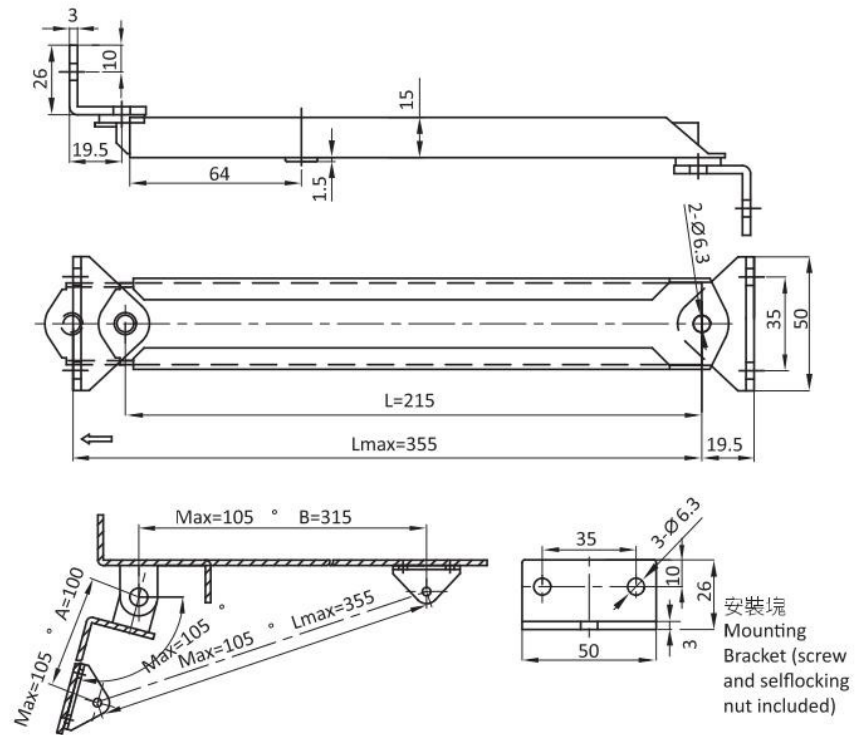

Cover Stay  
支撐器

L R

左開  
Left opening

右開  
Right opening

鍍鎳鋼  
M.S. Nickel plated

鍍鎳鋼 Steel in nickel plated

	鍍鎳鋼 Steel in nickel plated
左開 Left opening	K-6104-01-00
右開 Right opening	K-6104-02-00

W	X	Y	minimal door width
90°	140	180	403
105°	120	166	389
120°	110	150	373
135°	100	146	369

鐵鍍鋅或全不銹鋼  
Steel in zinc plated or Stainless steel

鐵鍍鋅 Steel in zinc plated	不銹鋼 304 SUS304
K-6106-01-01	K-6106-01-304

RL

長型 Long size

短型 Short size

鍍鋅鋼  
M.S. zinc plated

鐵鍍鋅 Steel in zinc plated

長型 Long size	K-6201-01-00
短型 Short size	K-6201-02-00

RL

止口 Stop	長型 Long size L 伸出 L Extended	短型 Short size L 伸出 L Extended
1.	234.5	164
2.	248	177
3.	261	189.5
4.	274.5	202
5.	288	214.5
6.	301	
7.	314.5	
8.	327	
9.	340.5	
10.	354	

Mounting Bracket (screw and selflocking nut include)  
Note: The cover stay is sold with mounting bracket and related accessories together as standard.

鍍鋅鋼  
M.S. zinc plated

	止口數 Stops q.ty	鐵鍍鋅 Steel in zinc plated
長型 Long size	10	K-6301-01-00
短型 Short size	5	K-6301-02-00

RL

鍍鎳鋼  
M.S. nickel plated

	鐵鍍鋅 Steel in zinc plated
左開 Left opening	K-6102-01
右開 Right opening	K-6102-02