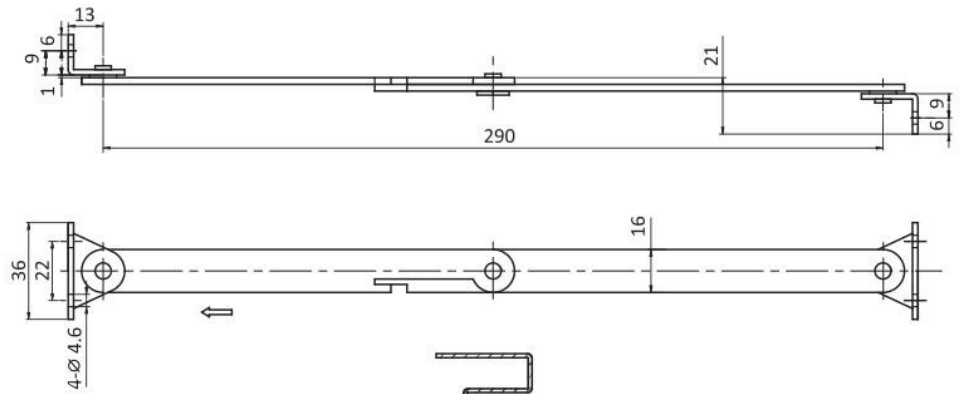

Cover Stay  
支撐器

L R

左開  
Left opening

右開  
Right opening

鍍鎳鋼  
M.S. Nickel plated

鍍鎳鋼 Steel in nickel plated

	鍍鎳鋼 Steel in nickel plated
左開 Left opening	K-6104-01-00
右開 Right opening	K-6104-02-00

W	X	Y	minimal door width
90°	140	180	403
105°	120	166	389
120°	110	150	373
135°	100	146	369

鐵鍍鋅或全不銹鋼  
Steel in zinc plated or Stainless steel

鐵鍍鋅 Steel in zinc plated	不銹鋼 304 SUS304
K-6106-01-01	K-6106-01-304

RL

長型 Long size

短型 Short size

鍍鋅鋼  
M.S. zinc plated

鐵鍍鋅 Steel in zinc plated

長型 Long size	K-6201-01-00
短型 Short size	K-6201-02-00

RL

止口 Stop	長型 Long size L 伸出 L Extended	短型 Short size L 伸出 L Extended
1.	234.5	164
2.	248	177
3.	261	189.5
4.	274.5	202
5.	288	214.5
6.	301	
7.	314.5	
8.	327	
9.	340.5	
10.	354	

Mounting Bracket (screw and selflocking nut include)  
Note: The cover stay is sold with mounting bracket and related accessories together as standard.