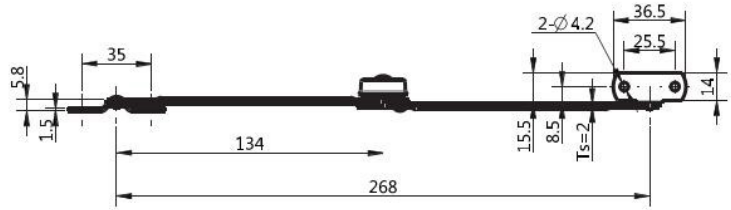

RL

鍍鎳鋼
M.S. nickel plated

	鐵鍍鋅 Steel in zinc plated
左開 Left opening	K-6102-01
右開 Right opening	K-6102-02