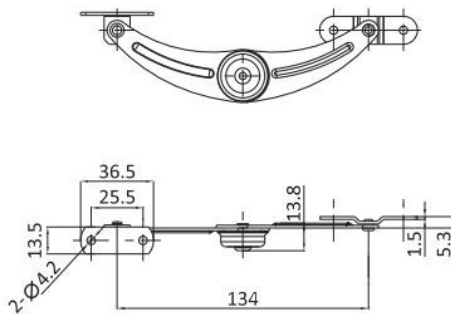

Cover Stay  
支撐器

L R

左開  
Left opening

右開  
Right opening

鍍鎳鋼  
M.S. Nickel plated

鍍鎳鋼 Steel in nickel plated

	鍍鎳鋼 Steel in nickel plated
左開 Left opening	K-6104-01-00
右開 Right opening	K-6104-02-00

W	X	Y	minimal door width
90°	140	180	403
105°	120	166	389
120°	110	150	373
135°	100	146	369

RL

止口 Stop	長型 Long size L 伸出 L Extended	短型 Short size L 伸出 L Extended
1.	234.5	164
2.	248	177
3.	261	189.5
4.	274.5	202
5.	288	214.5
6.	301	
7.	314.5	
8.	327	
9.	340.5	
10.	354	

Mounting Bracket (screw and selflocking nut include)  
Note: The cover stay is sold with mounting bracket and related accessories together as standard.

鍍鋅鋼  
M.S. zinc plated

	止口數 Stops q.ty	鐵鍍鋅 Steel in zinc plated
長型 Long size	10	K-6301-01-00
短型 Short size	5	K-6301-02-00

RL

鍍鎳鋼  
M.S. nickel plated

	鐵鍍鋅 Steel in zinc plated
左開 Left opening	K-6102-01
右開 Right opening	K-6102-02

鍍鎳鋼  
M.S. nickel plated

	鐵鍍鋅 Steel in zinc plated
左開 Left opening	K-6103-01
右開 Right opening	K-6103-02

力卡實業有限公司  
LEEKA INDUSTRIAL CO.,LTD.

407台中市西屯區工業區三十六路21-1號  
No.21-1, 36TH RD., TAICHUNG INDUSTRIAL PARK,  
TAICHUNG 407, TAIWAN, R.O.C.