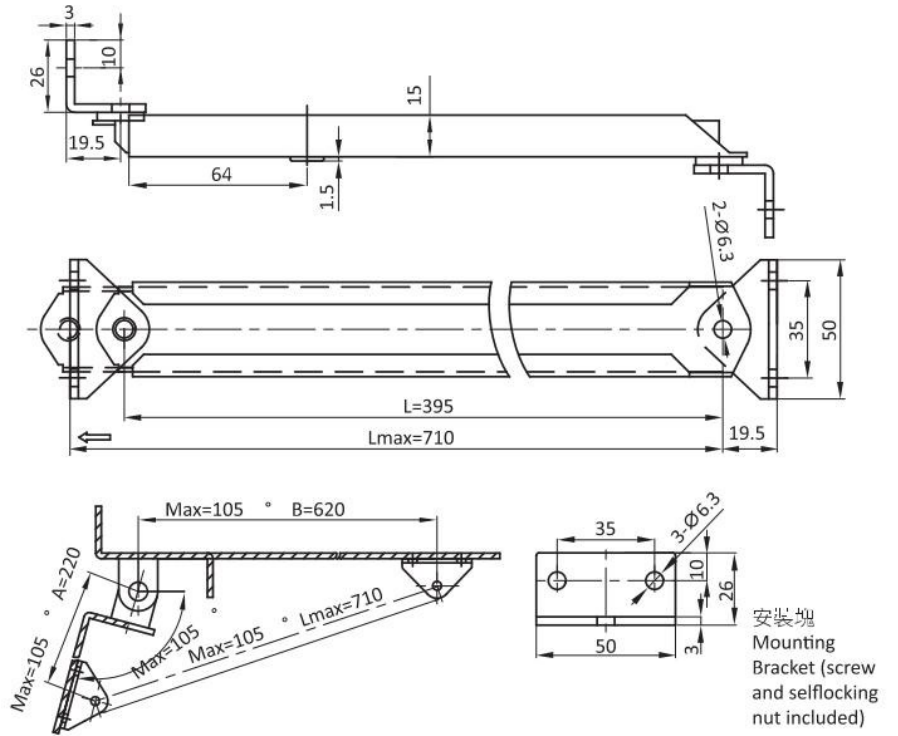

Cover Stay  
支撐器

L R

左開  
Left opening

右開  
Right opening

鍍鎳鋼  
M.S. Nickel plated

鍍鎳鋼 Steel in nickel plated

	鍍鎳鋼 Steel in nickel plated
左開 Left opening	K-6104-01-00
右開 Right opening	K-6104-02-00

W	X	Y	minimal door width
90°	140	180	403
105°	120	166	389
120°	110	150	373
135°	100	146	369

鐵鍍鋅或全不銹鋼  
Steel in zinc plated or Stainless steel

鐵鍍鋅 Steel in zinc plated	不銹鋼 304 SUS304
K-6106-01-01	K-6106-01-304

RL

長型 Long size

短型 Short size

鍍鋅鋼  
M.S. zinc plated

鐵鍍鋅 Steel in zinc plated

長型 Long size	K-6201-01-00
短型 Short size	K-6201-02-00

RL

止口 Stop	長型 Long size L 伸出 L Extended	短型 Short size L 伸出 L Extended
1.	234.5	164
2.	248	177
3.	261	189.5
4.	274.5	202
5.	288	214.5
6.	301	
7.	314.5	
8.	327	
9.	340.5	
10.	354	

Mounting Bracket (screw and selflocking nut include)  
Note: The cover stay is sold with mounting bracket and related accessories together as standard.

鍍鋅鋼  
M.S. zinc plated

	止口數 Stops q.ty	鐵鍍鋅 Steel in zinc plated
長型 Long size	10	K-6301-01-00
短型 Short size	5	K-6301-02-00

RL

鍍鎳鋼  
M.S. nickel plated

	鐵鍍鋅 Steel in zinc plated
左開 Left opening	K-6102-01
右開 Right opening	K-6102-02