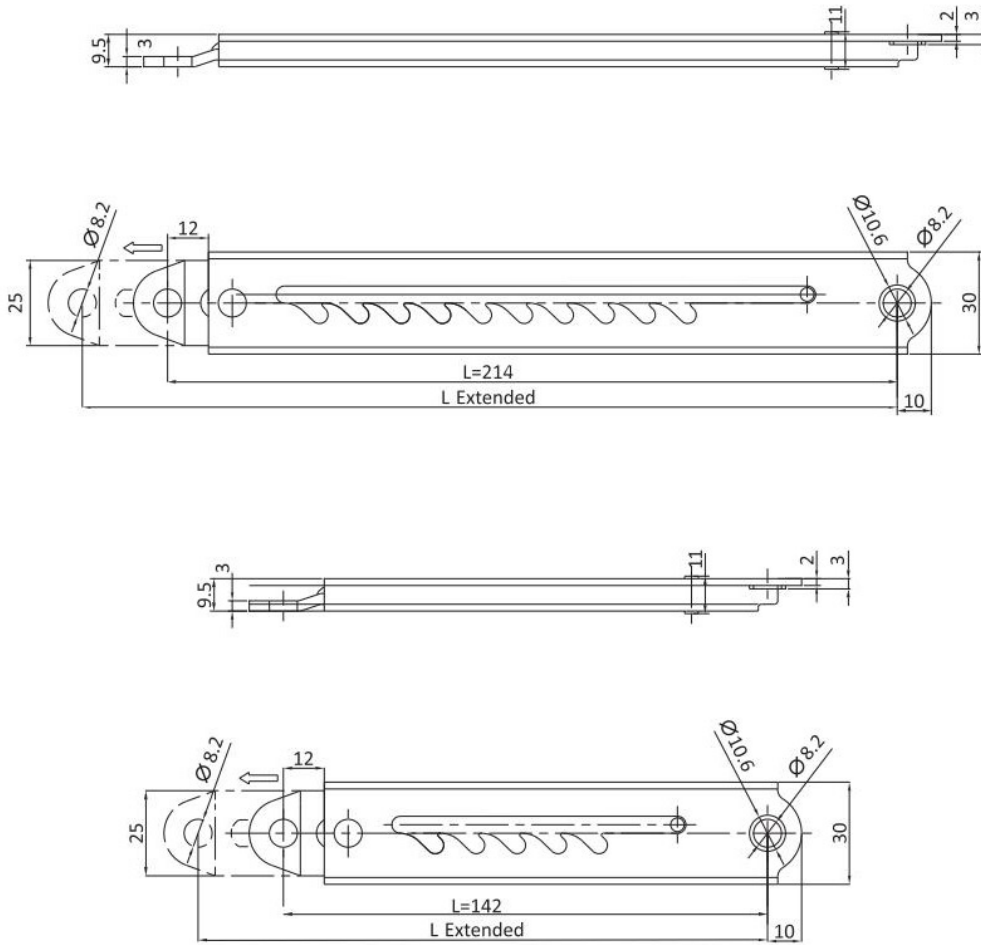

Cover Stay  
支撐器

L R

左開  
Left opening

右開  
Right opening

鍍鎳鋼  
M.S. Nickel plated

鍍鎳鋼 Steel in nickel plated

	鍍鎳鋼 Steel in nickel plated
左開 Left opening	K-6104-01-00
右開 Right opening	K-6104-02-00

W	X	Y	minimal door width
90°	140	180	403
105°	120	166	389
120°	110	150	373
135°	100	146	369

鐵鍍鋅或全不銹鋼  
Steel in zinc plated or Stainless steel

鐵鍍鋅 Steel in zinc plated	不銹鋼 304 SUS304
K-6106-01-01	K-6106-01-304

RL

長型 Long size

短型 Short size

鍍鋅鋼  
M.S. zinc plated

鐵鍍鋅 Steel in zinc plated

長型 Long size	K-6201-01-00
短型 Short size	K-6201-02-00

RL

止口 Stop	長型 Long size L 伸出 L Extended	短型 Short size L 伸出 L Extended
1.	234.5	164
2.	248	177
3.	261	189.5
4.	274.5	202
5.	288	214.5
6.	301	
7.	314.5	
8.	327	
9.	340.5	
10.	354	

Mounting Bracket (screw and selflocking nut include)  
Note: The cover stay is sold with mounting bracket and related accessories together as standard.

鍍鋅鋼  
M.S. zinc plated

	止口數 Stops q.ty	鐵鍍鋅 Steel in zinc plated
長型 Long size	10	K-6301-01-00
短型 Short size	5	K-6301-02-00

RL

鍍鎳鋼  
M.S. nickel plated

	鐵鍍鋅 Steel in zinc plated
左開 Left opening	K-6102-01
右開 Right opening	K-6102-02