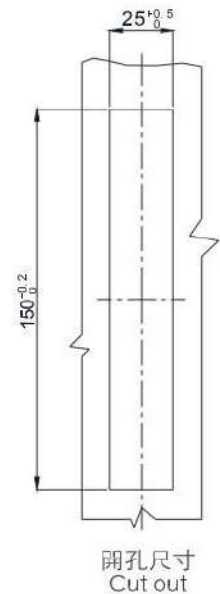

IP54

產品系列：E-1507

備註 Note:

1. 鑰舌需要單獨訂購 配不帶定位點的鑰舌。
The cam needs to be ordered separately, with non-stopper cam.
2. 如選購帶刷卡型的產品, 卡片需要另外訂購。
For IC card version, card needs to be ordered separately.
3. 鎖具含帶配2M長對接線索。
The lock includes 2M wire.
4. 室內款, 適用於數據中心。
Suitable for indoor, esp for data center.

注: 如需了解詳情, 請聯繫我們的業務代表。
Note: For more details, Please contact our sales representative.

料號 Part No.:
E-T-ICK1507-02(13.56MHz)

鋅合金鎖殼; 尼龍手柄; 鍍錫鋼鑰舌。

工作電壓: DC12V或5V(可訂製); 工作電流: 100MA

Zinc die black powder coated housing; PA handle; Zinc plated cam.

開孔尺寸
Cut out

鎖殼、手柄、連接子：鋅合金,麻面黑;安裝壓板、天線蓋、後蓋：PA6+33%GF,砂面黑;防塵蓋:SUS304本色
Housing,Handle,Adaptor:Zinc die casting, Black Textured Powder Coated;
Mounting bracket The antenna cover,Cover:PA6+33%G², Black;Dust cap:SUS304,Natural