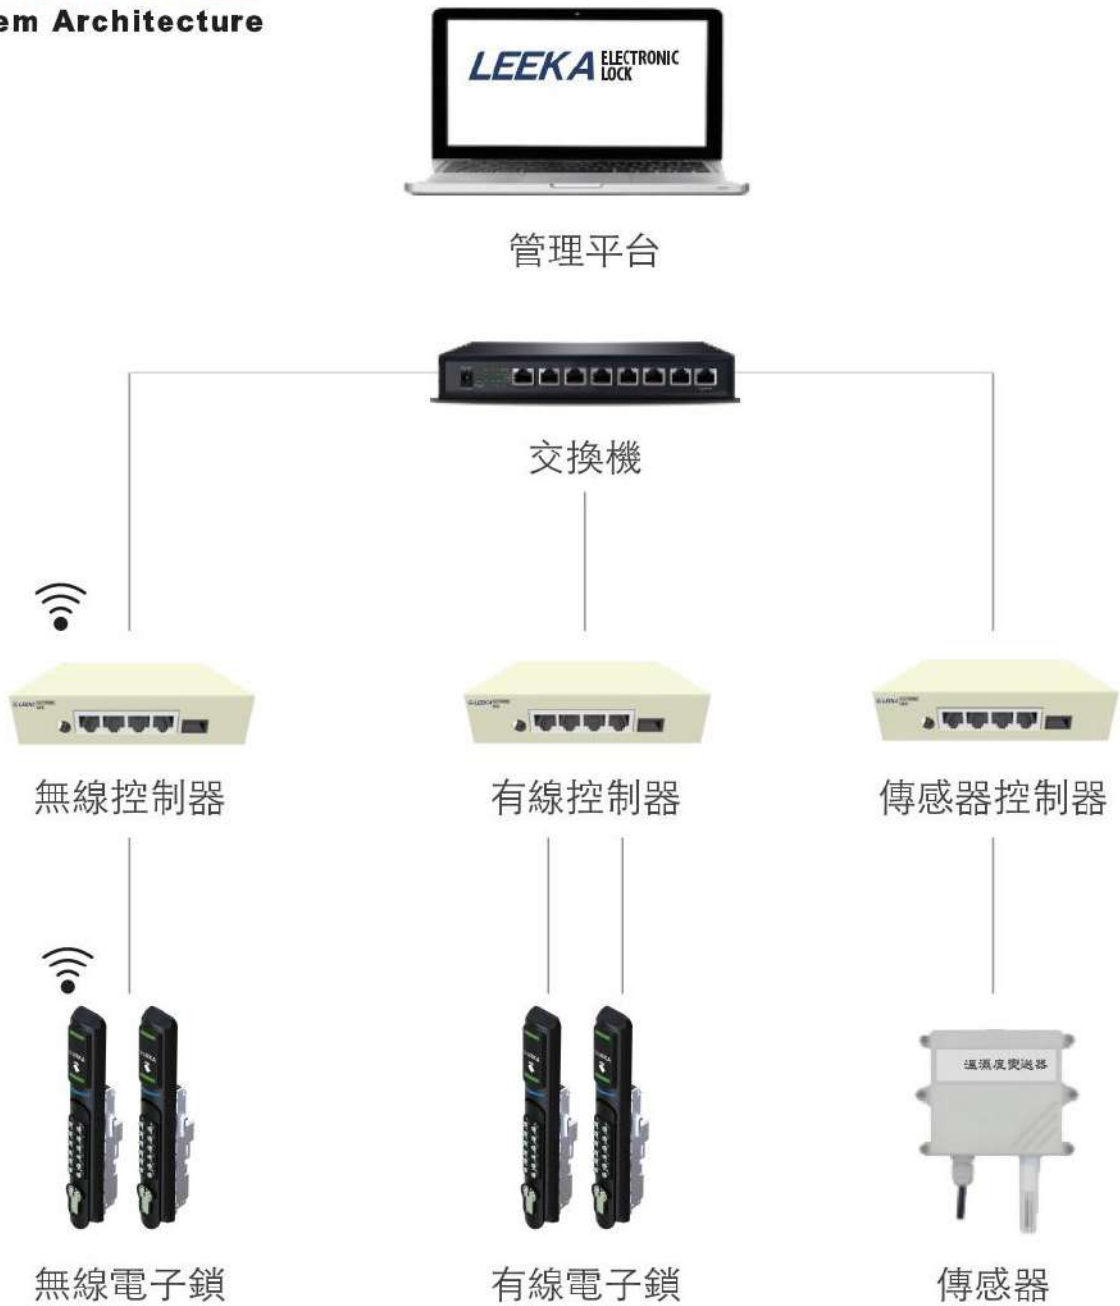

INNOVATION
NEVER
STOPS

01

系統架構圖

System Architecture

02

物聯鎖

IOT LOCK

NEW

IP54

產品系列：E-1507

備註 Note:

1. 鑰舌需要單獨訂購 配不帶定位點的鑰舌。
The cam needs to be ordered separately, with non-stopper cam.
2. 如選購帶刷卡型的產品, 卡片需要另外訂購。
For IC card version, card needs to be ordered separately.
3. 鎖具含帶配2M長對接線索。
The lock includes 2M wire.
4. 室內款, 適用於數據中心。
Suitable for indoor, esp for data center.