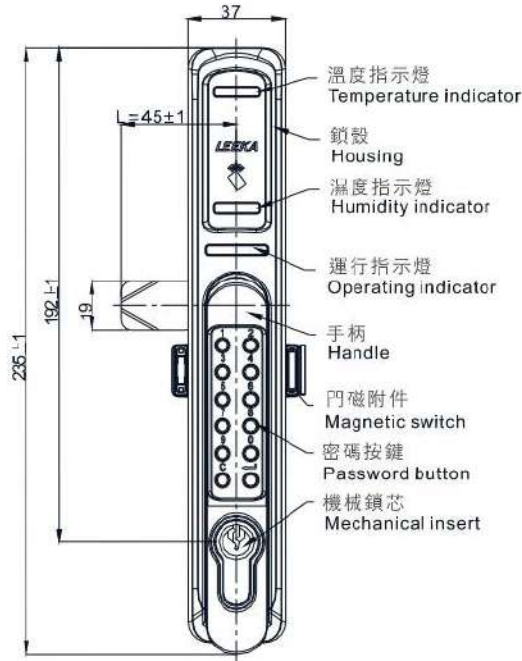

INNOVATION
NEVER
STOPS

01

系統架構圖

System Architecture

02

物聯鎖

IOT LOCK

NEW

IP54

產品系列：E-1507

備註 Note:

1. 鑰舌需要單獨訂購 配不帶定位點的鑰舌。
The cam needs to be ordered separately, with non-stopper cam.
2. 如選購帶刷卡型的產品, 卡片需要另外訂購。
For IC card version, card needs to be ordered separately.
3. 鎖具含帶配2M長對接線索。
The lock includes 2M wire.
4. 室內款, 適用於數據中心。
Suitable for indoor, esp for data center.

注: 如需了解詳情, 請聯繫我們的業務代表。
Note: For more details, Please contact our sales representative.

料號 Part No.:
E-T-ICK1507-02(13.56MHz)

鋅合金鎖殼; 尼龍手柄; 鍍錫鋼鑰舌。

工作電壓: DC12V或5V(可訂製); 工作電流: 100MA

Zinc die black powder coated housing; PA handle; Zinc plated cam.