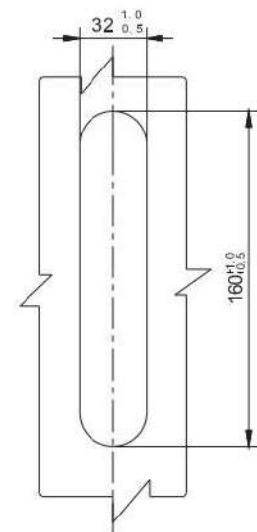

開孔尺寸
Cut out

鎖殼、手柄、連接子：鋅合金,麻面黑;安裝壓板、天線蓋、後蓋：PA6+33%GF,砂面黑;防塵蓋:SUS304本色
Housing,Handle,Adaptor:Zinc die casting, Black Textured Powder Coated;
Mounting bracket The antenna cover,Cover:PA6+33%G², Black;Dust cap:SUS304,Natural