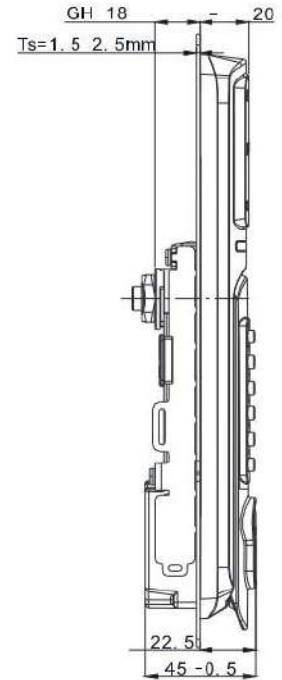

IP54

產品系列：E-1507

備註 Note:

1. 鑰舌需要單獨訂購 配不帶定位點的鑰舌。
The cam needs to be ordered separately, with non-stopper cam.
2. 如選購帶刷卡型的產品, 卡片需要另外訂購。
For IC card version, card needs to be ordered separately.
3. 鎖具含帶配2M長對接線索。
The lock includes 2M wire.
4. 室內款, 適用於數據中心。
Suitable for indoor, esp for data center.

注: 如需了解詳情, 請聯繫我們的業務代表。
Note: For more details, Please contact our sales representative.

料號 Part No.:
E-T-ICK1507-02(13.56MHz)

鋅合金鎖殼; 尼龍手柄; 鍍錫鋼鑰舌。

工作電壓: DC12V或5V(可訂製); 工作電流: 100MA

Zinc die black powder coated housing; PA handle; Zinc plated cam.